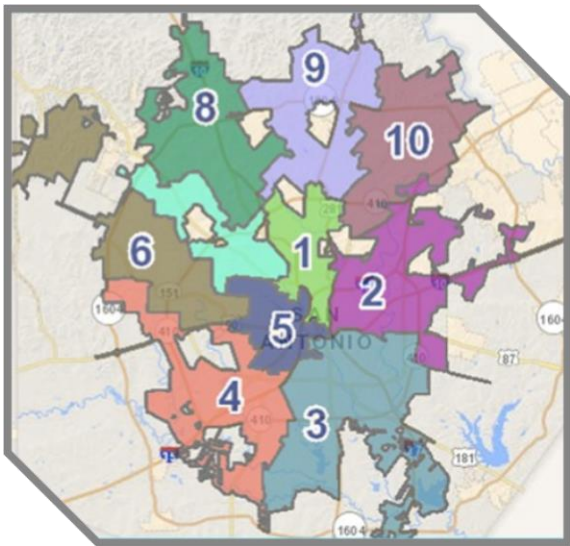

Summary Report

Point in Time Count

January 25th, 2018

San Antonio / Bexar County

Total Count			
	2017	2018	
Sheltered Count	1,641 <small>(60% of total count)</small>	1,713 <small>(56% of total count)</small>	+5% ↑
Haven for Hope Count	772 <small>(47% of sheltered count)</small>	858 <small>(50% of sheltered count)</small>	
Unsheltered Count	1,102 <small>(40% of total count)</small>	1,353 <small>(44% of total count)</small>	+23% ↑
Courtyard Count	661 <small>(60% of unsheltered count)</small>	648 <small>(48% of unsheltered count)</small>	
Total Count:	2,743	3,066	+12% ↑

10 PM Downtown Count		Veterans		Chronic Homeless		Families		Unaccompanied Youth	
2017	2018	2017	2018	2017	2018	2017	2018	2017	2018
148	197	228	228	651	479	242	232	127	162
+33% ↑		N/A =		-26% ↓		-4% ↓		+28% ↑	

All Street Encounters (duplicated) - By District	
District 1	206
District 2	186
District 3	33
District 4	24
District 5	97
District 6	75
District 7	9
District 8	25
District 9	7
District 10	29

Volunteer Stats
56 Police Officers
356 Community Volunteers
26 Partner Agencies