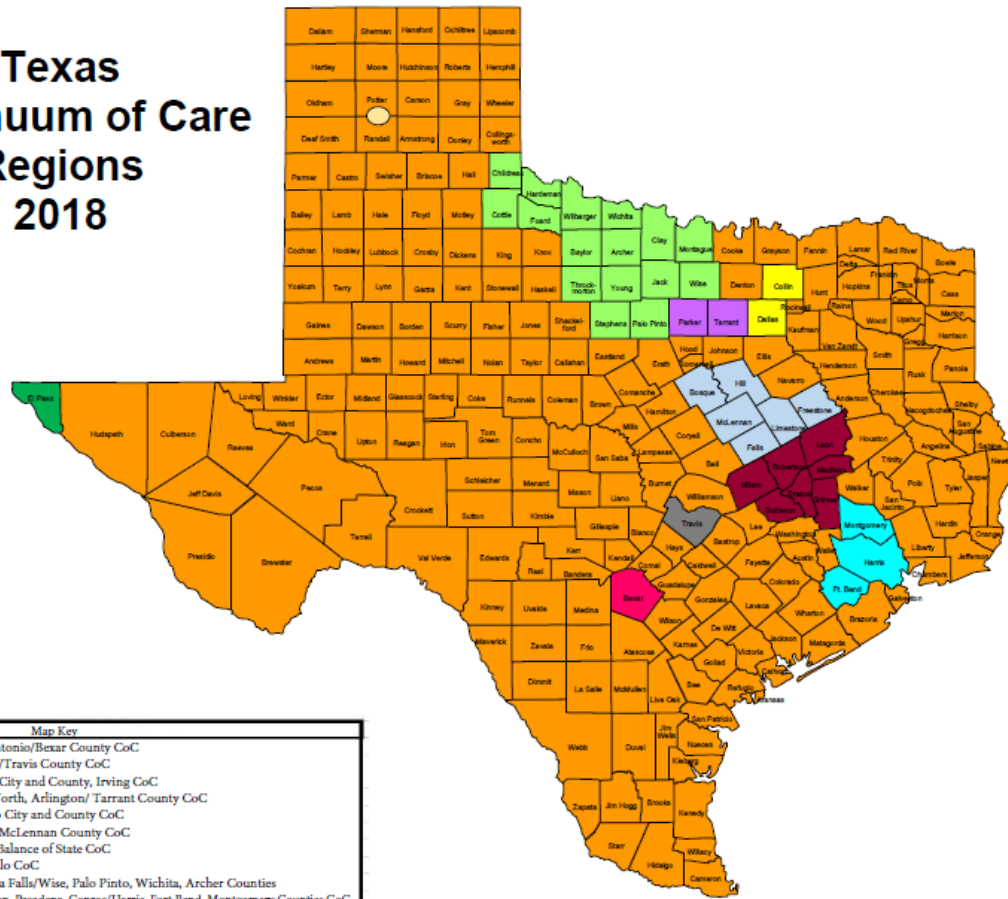

Texas Continuum of Care Regions 2018

Map Key	
	TX-500 San Antonio/Bexar County CoC
	TX-503 Austin/Travis County CoC
	TX-600 Dallas City and County, Irving CoC
	TX-601 Fort Worth, Arlington/ Tarrant County CoC
	TX-603 El Paso City and County CoC
	TX-604 Waco/McLennan County CoC
	TX-607 Texas Balance of State CoC
	TX-611 Amarillo CoC
	TX-624 Wichita Falls/Wise, Palo Pinto, Wichita, Archer Counties
	TX-700 Houston, Pasadena, Conroe/Harris, Fort Bend, Montgomery Counties CoC
	TX-701 Bryan, College Station/Brazos Valley CoC